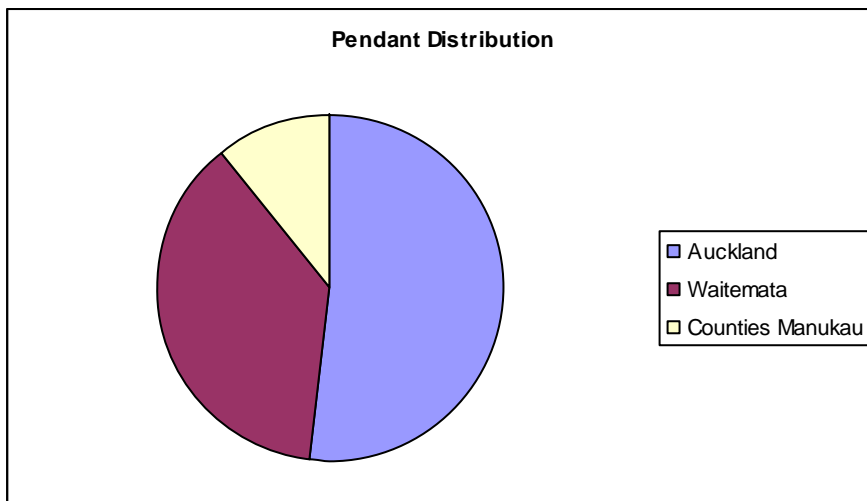

# Wandatrak Auckland

---

**Auckland**

**December 2009**

Auckland is made up of 3 Policing Districts. They are Auckland, Waitematā and Counties Manukau. These Districts cover from Pokeno up to Wellsford. We cover all three districts for both Wandatrak and Search and Rescue.

## How are the Pendants Distributed

Below is a graph showing how these pendants are distributed per district. Wandatrak in Auckland is in its infancy so it would be interesting if the proportions change over time.